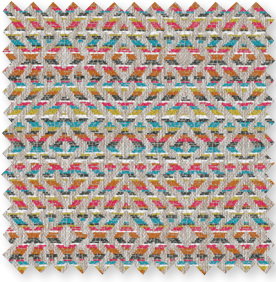

ROMO

MOKOLO
PRESS RELEASE

MOKOLO

Decorative Outdoor Weaves

Introducing Romo's very first collection of Decorative Outdoor Weaves, Mokolo. Combining contemporary style with practicality and durability, a desirable mix of intriguing geometrics and statement designs create an inspiring arrangement of characterful decorative weaves.

Mokolo

Outdoor Weave
4 Colours

Esker

Outdoor Weave
5 Colours

Patuca

Outdoor Weave
5 Colours

Ituri

Outdoor Weave
6 Colours