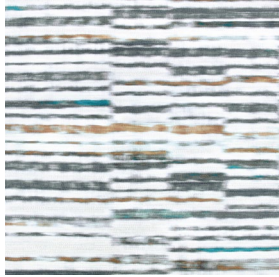

The Zafaro Wallcovering collection sees stunning designs on a breathtaking scale applied to a range of tactile, luxury surfaces that often take on a woven texture of their own. Waves of blurred horizon lines ripple in a colourful stream, whilst floating overlapping spheres in sophisticated tones of mustard and deep blue sit alongside bold geometric designs with softly diffused edges and an eye-catching velvety flocked design of intricate lines.

W927/01

W927/02

W927/03

Marazzi

Embossed Vinyl Wallcovering

Displaying contemporary flair; a multitude of colour forms stepped, horizontal lines. Rich in depth and interest, a unique emboss mimics a textural woven fabric.