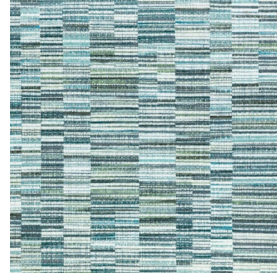

W928/01

W928/02

W928/03

Ikulu

Embossed Vinyl Wallcovering

With the illusion of a stepped ottoman weave derived from the Ikulu fabric, layers of colour provide a unique effect to this textural embossed wallcovering.

W929/01

W929/02

W929/03

W929/04

W929/05

Otoko

Non-woven Wallcovering

Delicate circles of intricate, interlocking lines create a playful illusion, in a charming palette of beautiful shades and elegant metallics.