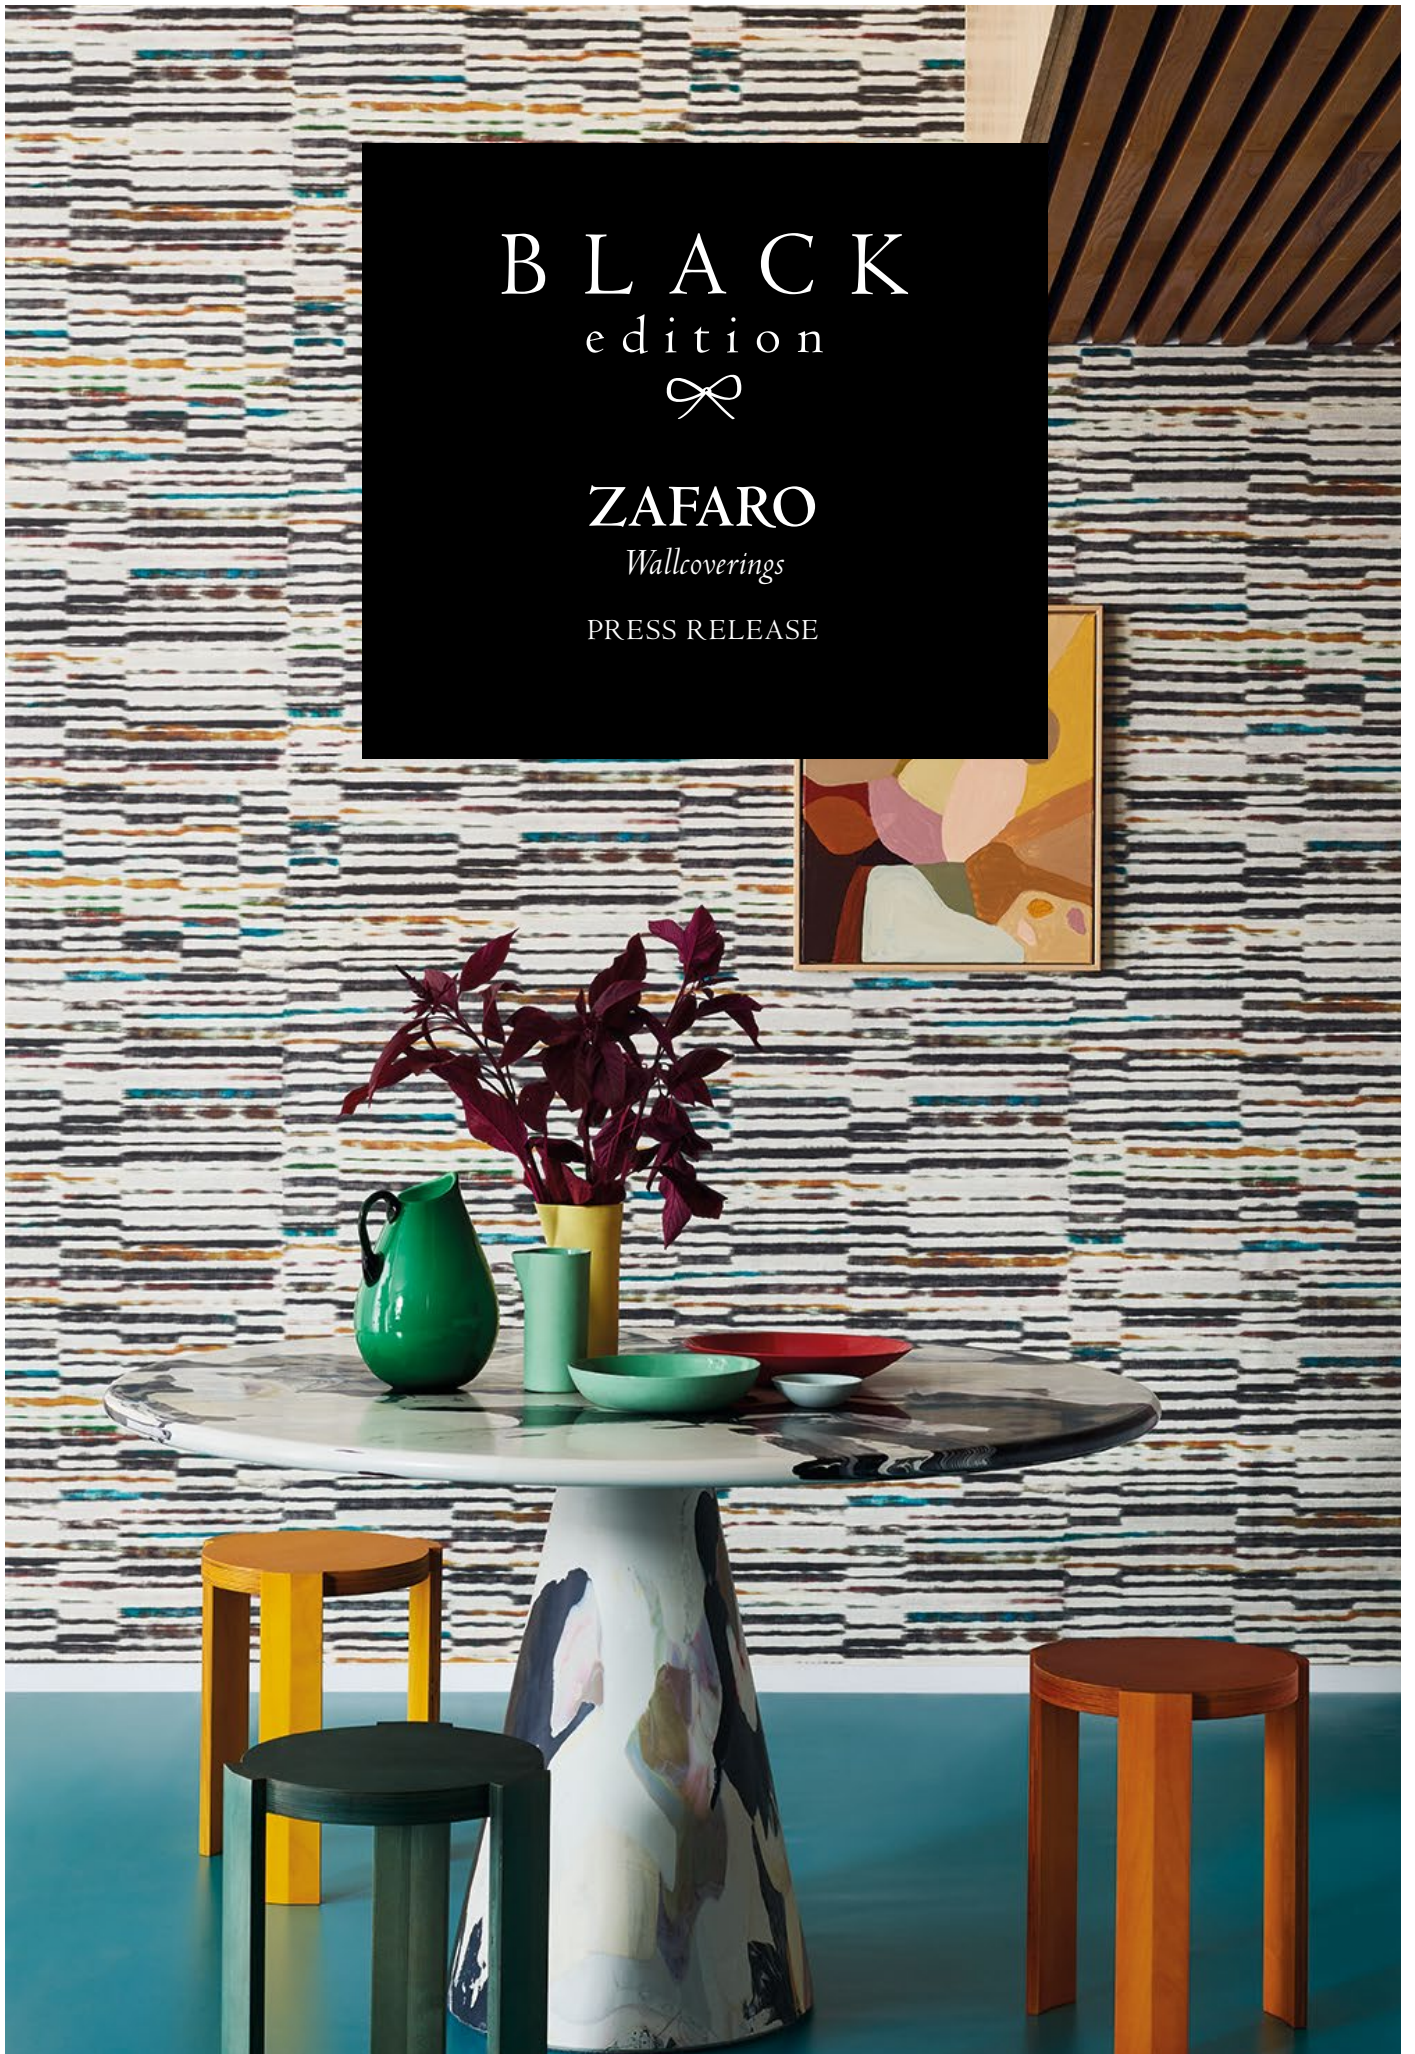

BLACK
edition
∞

ZAFARO
Wallcoverings

PRESS RELEASE

ZAFARO

Wallcoverings

Zafaro Wallcoverings invites you into a world of true luxury, where wallcoverings become an object of art and rules of colour are romantically rewritten. Characterised by contemporary pattern and elevated by a richness of unapologetic opulence, this exquisite collection captures the fearless spirit of Black Edition.

The Zafaro Wallcovering collection sees stunning designs on a breathtaking scale applied to a range of tactile, luxury surfaces that often take on a woven texture of their own. Waves of blurred horizon lines ripple in a colourful stream, whilst floating overlapping spheres in sophisticated tones of mustard and deep blue sit alongside bold geometric designs with softly diffused edges and an eye-catching velvety flocked design of intricate lines.

'Unleashing a spectacle of wonder, the Zafaro Wallcoverings collection sees abstract, graphic patterns and fluid watercolour designs infused with a sophisticated dose of colour and unique textured surfaces.'